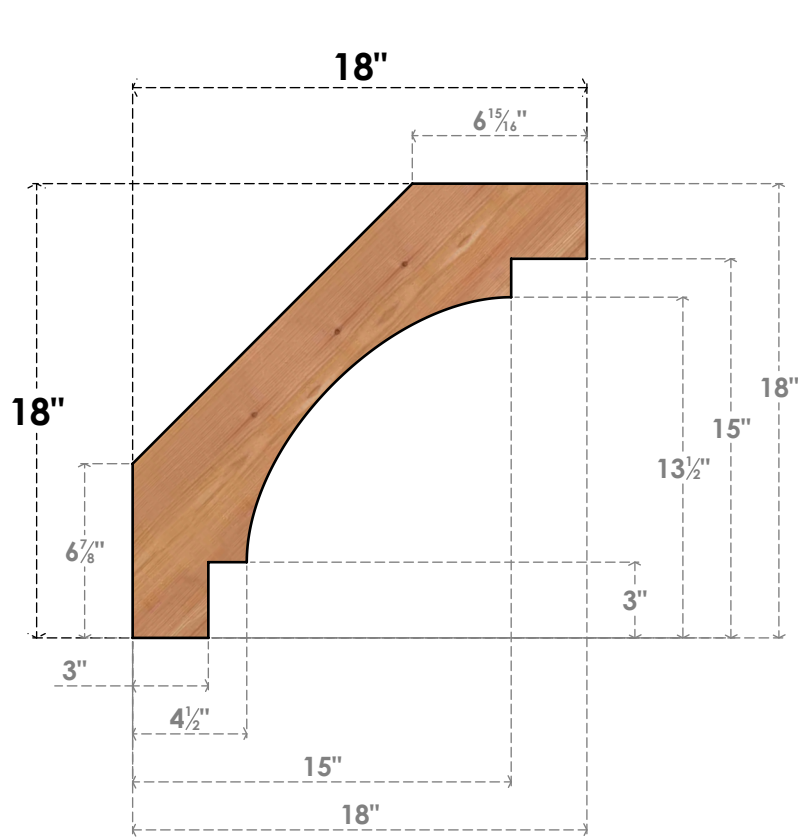

BRC04X18X18MRC00SWR

3 1/2"W X 18"D X 18"H MERCED SMOOTH BRACE, WESTERN RED CEDAR

SIDE

FRONT

EKENA MILLWORK
 2300 WEST MAIN ST.
 CLARKSVILLE, TX 75426
 TOLL FREE: 866-607-0453
 WWW.EKENAMILLWORK.COM

NOTES

1. INSTALLATION TO BE COMPLETED IN ACCORDANCE WITH MANUFACTURER'S SPECIFICATIONS.
2. DRAWING MAY NOT BE TO SCALE
3. THIS DRAWING IS INTENDED FOR DESIGN AND PLANNING PURPOSES ONLY.
4. ALL INFORMATION CONTAINED HEREIN WAS CURRENT AT THE TIME OF DEVELOPMENT BUT MUST BE REVIEWED AND APPROVED BY THE PRODUCT MANUFACTURER TO BE CONSIDERED ACCURATE.
5. PRODUCTS ARE NOT KILN DRIED. THIS ITEM IS UNIQUE AND WILL CONTAIN THE NATURAL VARIATIONS THAT THE WOOD SPECIES OFFERS. THIS MAY RESULT IN VARIATIONS UP TO 1/4"