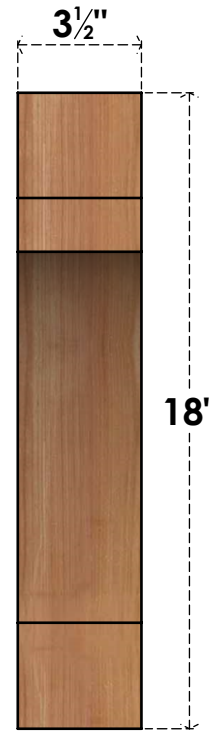

BRC04X18X18MRC00SWR

3 1/2"W X 18"D X 18"H MERCED SMOOTH BRACE, WESTERN RED CEDAR

SIDE

FRONT

EKENA MILLWORK
 2300 WEST MAIN ST.
 CLARKSVILLE, TX 75426
 TOLL FREE: 866-607-0453
 WWW.EKENAMILLWORK.COM

NOTES

1. INSTALLATION TO BE COMPLETED IN ACCORDANCE WITH MANUFACTURER'S SPECIFICATIONS.
2. DRAWING MAY NOT BE TO SCALE
3. THIS DRAWING IS INTENDED FOR DESIGN AND PLANNING PURPOSES ONLY.
4. ALL INFORMATION CONTAINED HEREIN WAS CURRENT AT THE TIME OF DEVELOPMENT BUT MUST BE REVIEWED AND APPROVED BY THE PRODUCT MANUFACTURER TO BE CONSIDERED ACCURATE.
5. PRODUCTS ARE NOT KILN DRIED. THIS ITEM IS UNIQUE AND WILL CONTAIN THE NATURAL VARIATIONS THAT THE WOOD SPECIES OFFERS. THIS MAY RESULT IN VARIATIONS UP TO 1/4"